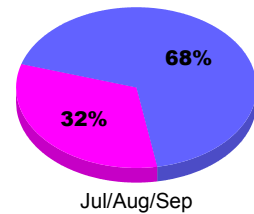

Membership Results
2010-2011

Membership
2009-2010

Month	Net Memb Goal	Actual New Memb	Actual Dropped Memb	Gain/Loss of Memb	Gain/Loss of Memb
Jul/Aug/Sep	0	30	-57	-27	-26
Totals	0	30	-57	-27	-26

Membership Results 2010-2011

Goal, New, Dropped, Gain/Loss

Comparison of Membership Gain/Loss

Current Year Compared to the Previous Year

Gender Comparison 2010-2011

Male Female